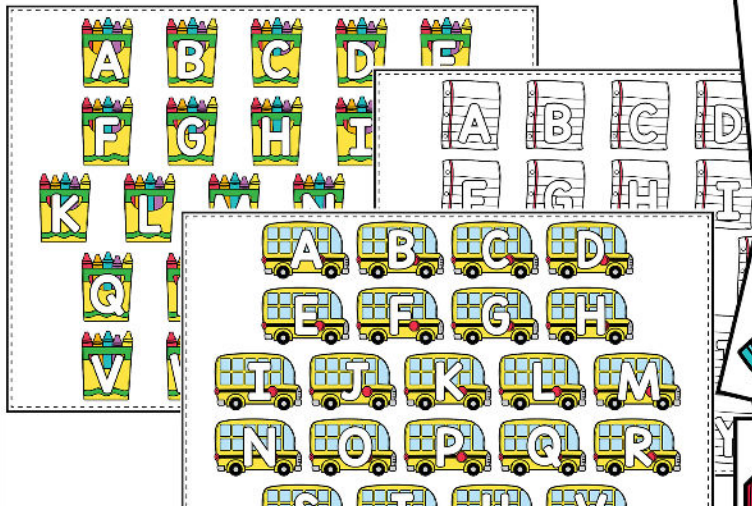

SCHOOL

ABC Match-Up Mats

Perfect for sensory bins,
centers, games, and more!

UP AND AWAY IN PRE-K

SCHOOL

ABC Match-Up Mats

Print in full color,
low color, and
black & white

UP AND AWAY IN PRE-K

SCHOOL

ABC Match-Up Mats

Crayon Boxes & Crayons
School Busses & Stop Signs
Paper & Pencils

UP AND AWAY IN PRE-K

SCHOOL

ABC Match-Up Mats

UP AND AWAY IN PRE-K