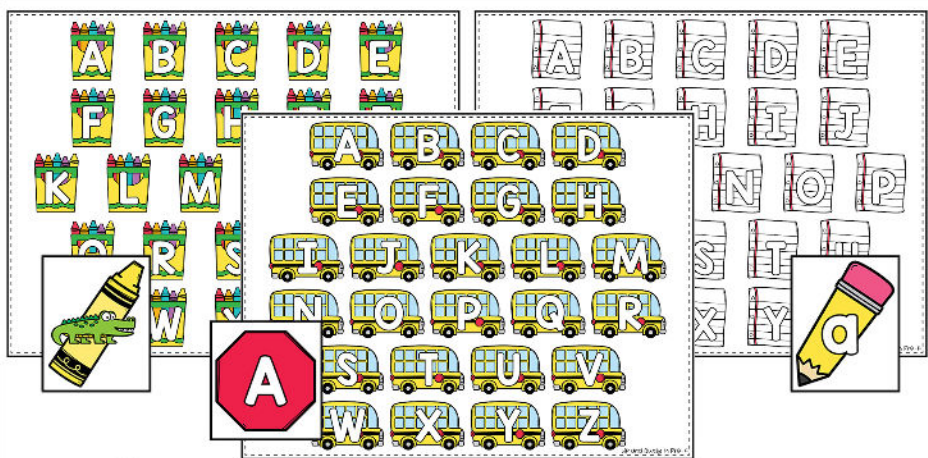

SCHOOL

ABC Match-Up Mats

Perfect for sensory bins,
centers, games, and more!

UP AND AWAY IN PRE-K

SCHOOL

ABC Match-Up Mats

Print in full color,
low color, and
black & white

UP AND AWAY IN PRE-K

SCHOOL

ABC Match-Up Mats

Crayon Boxes & Crayons
School Busses & Stop Signs
Paper & Pencils

UP AND AWAY IN PRE-K

SCHOOL

ABC Match-Up Mats

UP AND AWAY IN PRE-K