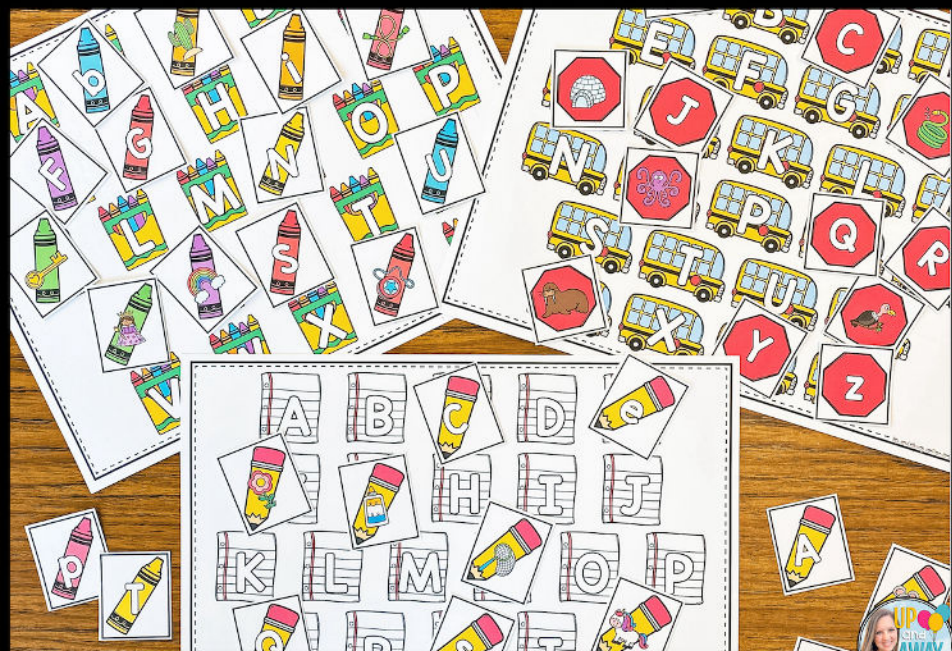

SCHOOL

ABC Match-Up Mats

Perfect for sensory bins,
centers, games, and more!

UP AND AWAY IN PRE-K

SCHOOL

ABC Match-Up Mats

Print in full color,
low color, and
black & white

UP AND AWAY IN PRE-K

SCHOOL

ABC Match-Up Mats

Crayon Boxes & Crayons
School Busses & Stop Signs
Paper & Pencils

UP AND AWAY IN PRE-K

SCHOOL

ABC Match-Up Mats

UP AND AWAY IN PRE-K