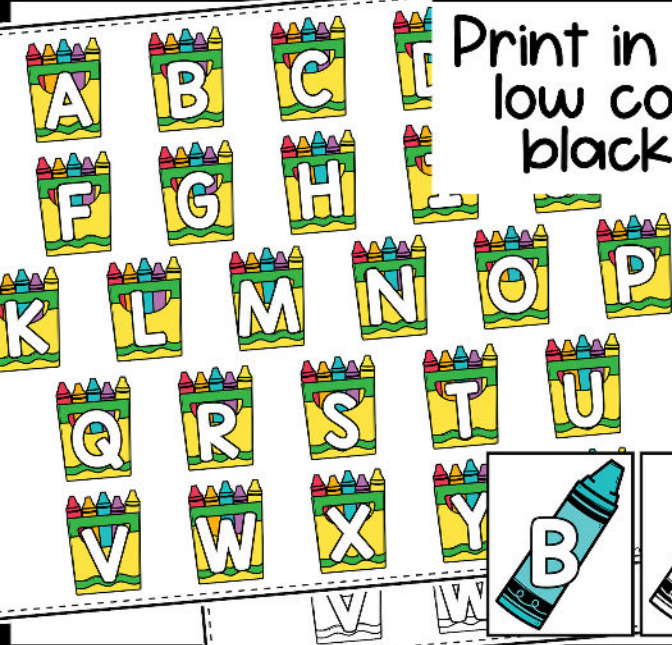

SCHOOL

ABC Match-Up Mats

Perfect for sensory bins,
centers, games, and more!

UP AND AWAY IN PRE-K

SCHOOL

ABC Match-Up Mats

Print in full color,
low color, and
black & white

UP AND AWAY IN PRE-K

SCHOOL

ABC Match-Up Mats

Crayon Boxes & Crayons
School Busses & Stop Signs
Paper & Pencils

UP AND AWAY IN PRE-K

SCHOOL

ABC Match-Up Mats

UP AND AWAY IN PRE-K