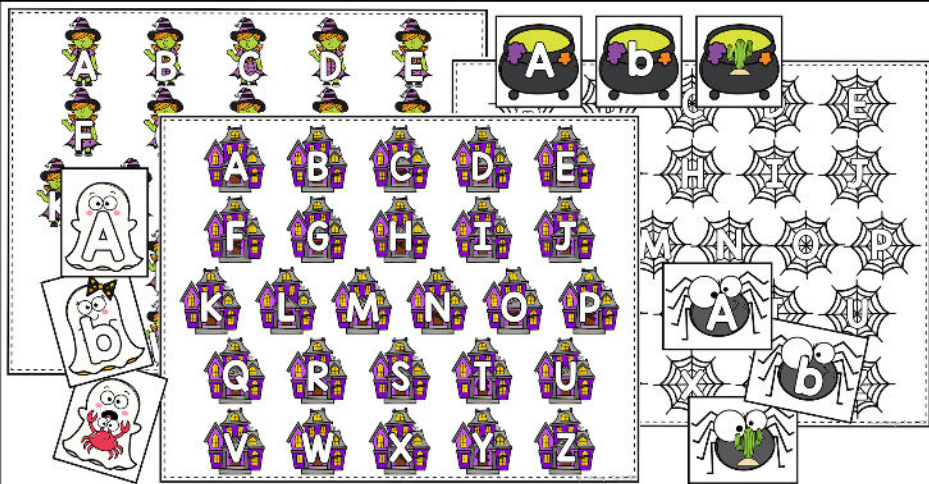

HALLOWEEN

ABC Match-up Mats

Perfect for sensory bins,
centers, games, and more!

UP AND AWAY IN PRE-K

HALLOWEEN

ABC Match-up Mats

Print in full color,
low color, and
black&white

UP AND AWAY IN PRE-K

HALLOWEEN

ABC Match-up Mats

3 MATS TO PLAY: Witches & Spiders
Haunted Houses & Ghosts
Witches & Cauldrons

UP AND AWAY IN PRE-K

HALLOWEEN

ABC Match-up Mats

UP AND AWAY IN PRE-K

HALLOWEEN

ABC Match-up Mats

UP AND AWAY IN PRE-K