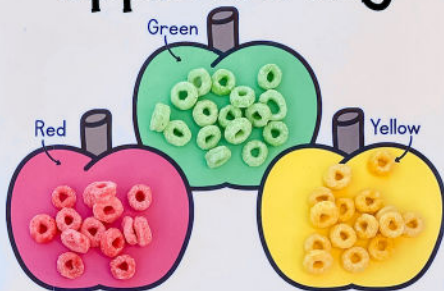

APPLE

Cereal Sort & Graph

Apple
Roll and Graph

Name _____

red	green	yellow

Apple Sorting