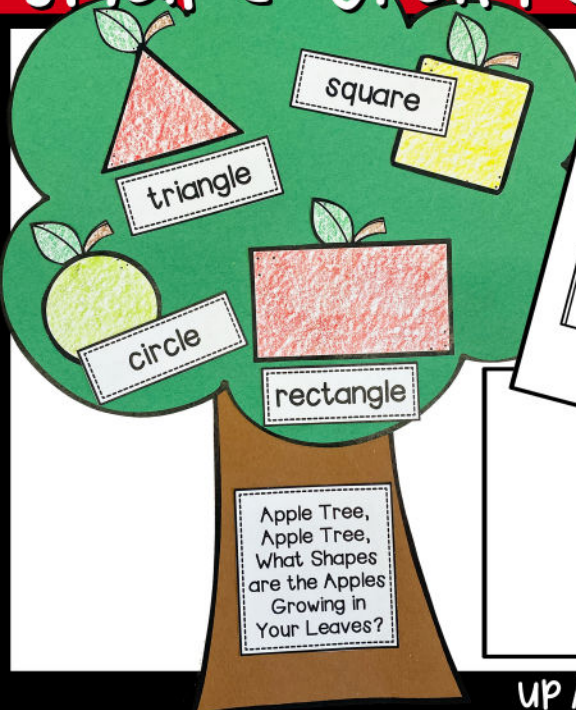

APPLE

Shape Craft & Reader

The apple is a circle.

APPLE

Shape Craft & Reader

Apple Shapes Craft
Tree - Green Construction Paper
2016

© 2016

Apple Shapes Craft
Apples - White Construction Paper
2016

Apple Tree,
Apple Tree,
What Shapes
are the Apples
Growing in
Your Leaves?

CRAFT:
Each page has
the number of
sets and the
colored
construction
paper needed so
you can
PRINT & GO

UP AND AWAY IN PRE-K

APPLE

Shape Craft & Reader

Apple Tree, Apple Tree,
What Shapes are the Apples
Growing in Your Leaves?

By: _____

The apple is a circle.

READER:
Simple &
predictive
text for
beginning
readers

The apple is a square.

The apple is a triangle.

The apple is a rectangle.

There are so many shapes in the apple tree.

UP AND AWAY IN PRE-K